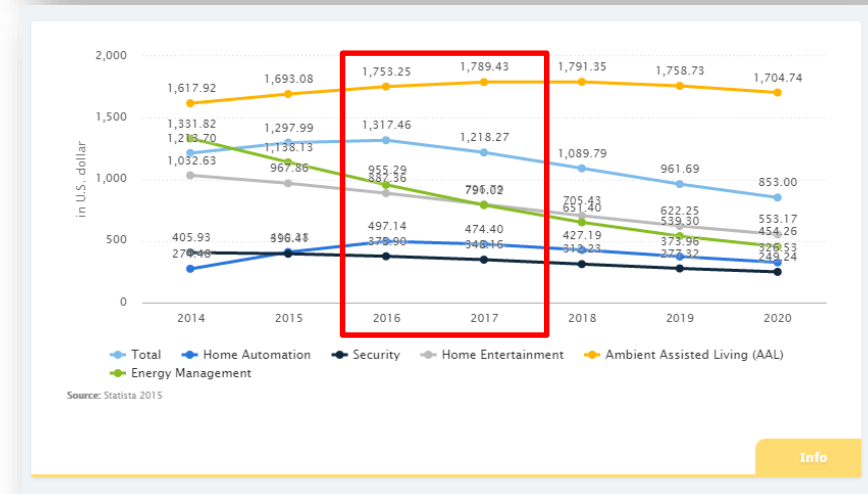

- **Avg Revenue/HH:** Smart Home totaling $1,317, with Home Automation totaling $497