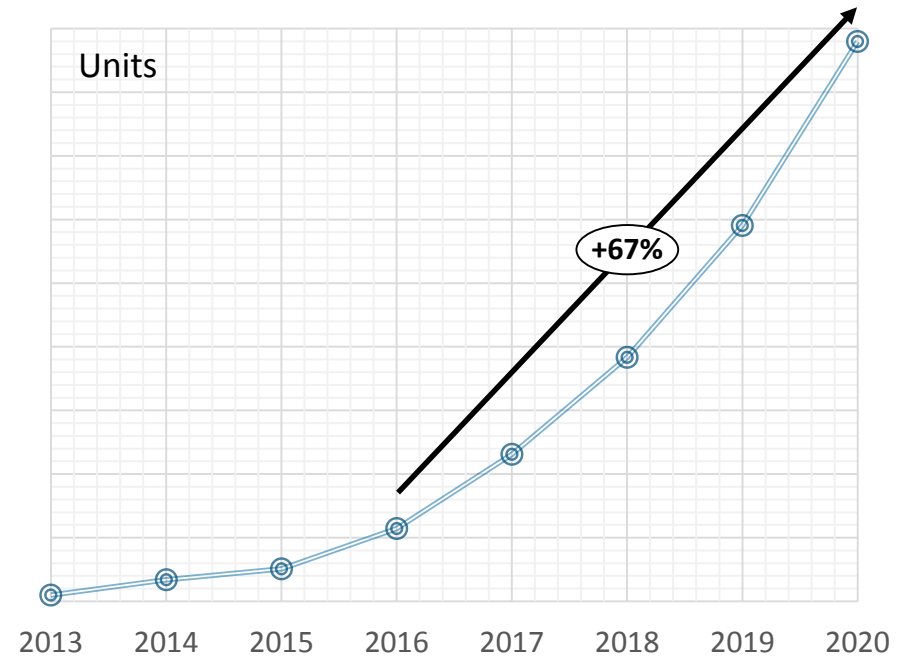

Connected Lighting Trends

Top of the Home Automation List

Connected Lighting, 2013 - 2020

	2014	2015	2016	2017	2018	2019	2020
Market Growth	163%	34%	59%	51%	33%	29%	27%

	2014	2015	2016	2017	2018	2019	2020
Market Growth	238%	51%	124%	102%	66%	54%	49%