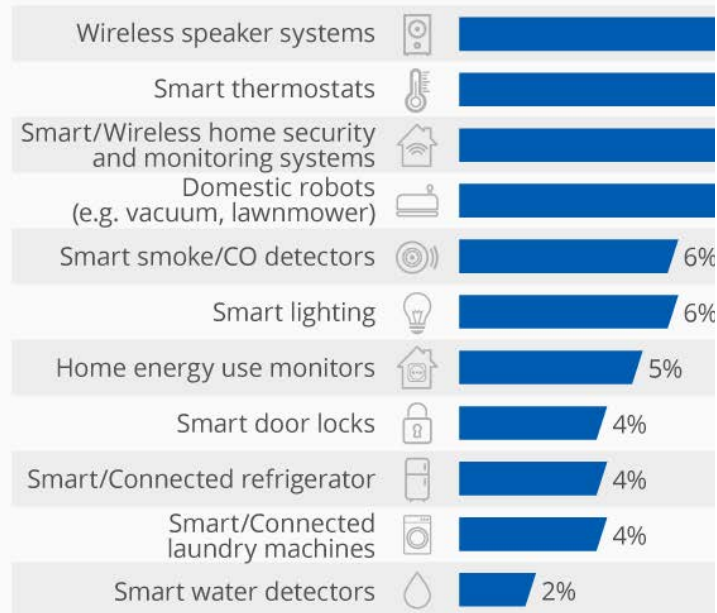

Smart Home/Home Automation Snapshot

Lighting is on the top of People's Minds

How Prevalent Is Smart Technology

% of people who have one or more of these devices at home

Living Large...in Small Quantities

70%

of Americans who own a smartphone/tablet wish they could just control something in their home from their mobile device without getting out of bed