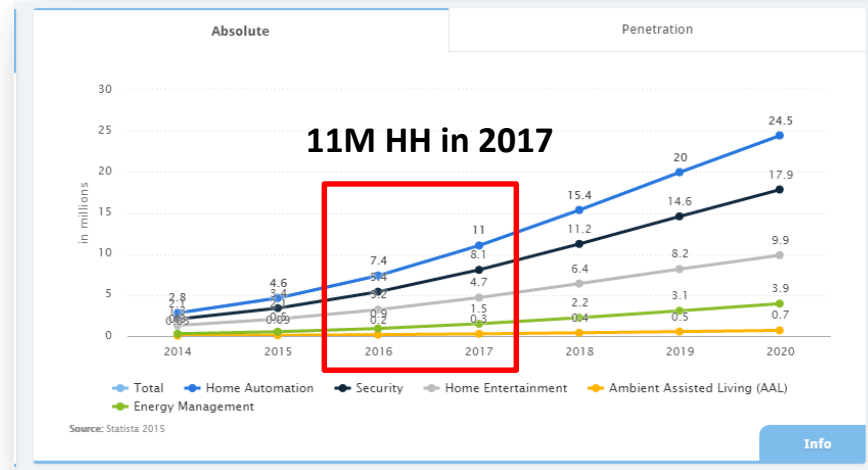

Smart Home/Home Automation Market Trends

More than 10M households will be active Smart Homes in 2017

- **Number of Active HH:** Increasing by 49% in 2017 to 11M HH and to 24.5M by 2020