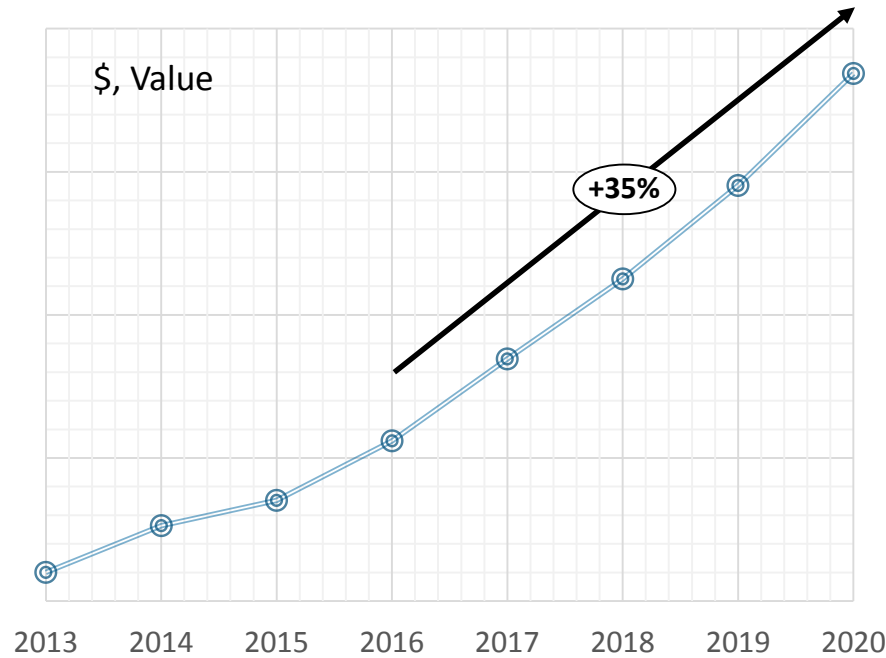

Connected Lighting Trends

Top of the Home Automation List

Connected Lighting, 2013 - 2020

	2014	2015	2016	2017	2018	2019	2020
Market Growth	163%	34%	59%	51%	33%	29%	27%

	2014	2015	2016	2017	2018	2019	2020
Market Growth	238%	51%	124%	102%	66%	54%	49%