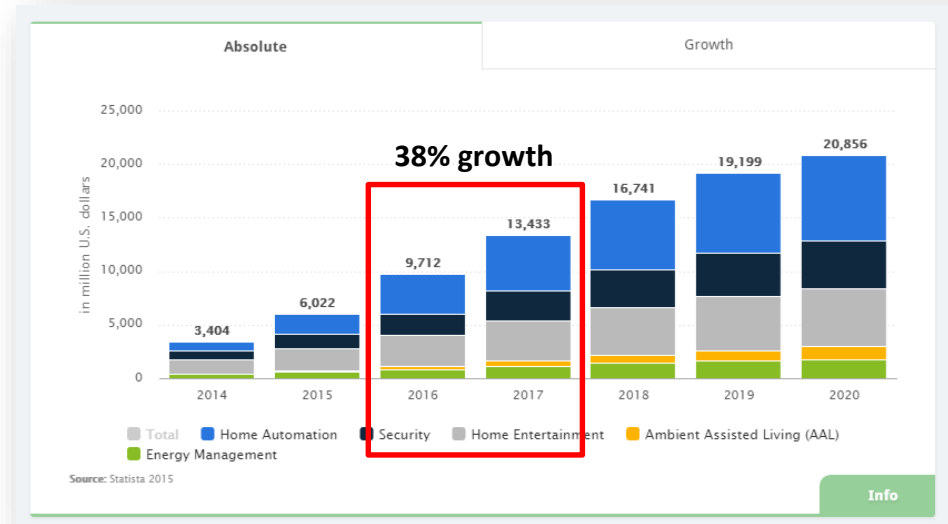

- 44% wish they could control temperature by turning on/up the heater or air conditioner
- 38% turn on the lights from their smartphone/tablet
- 27% start the coffee pot
- 17% let the dog out
- 16% turn on the shower
- 12% turn on the kids' alarm clocks to wake them up

Smart Home/Home Automation Market Trends

Categories expected to more than double in coming years

- **Smart Home Revenue:** \$9.7B in 2016, growing to \$20.9B in 2020 (21% CAGR)
- **Home Automation Revenue:** \$3.7B in 2016, growing to \$8.0B in 2020 (21.5% CAGR)
- **HH Penetration:** 5.8% in 2016, growing to 18.6% in 2020; over 24M active HH by 2020